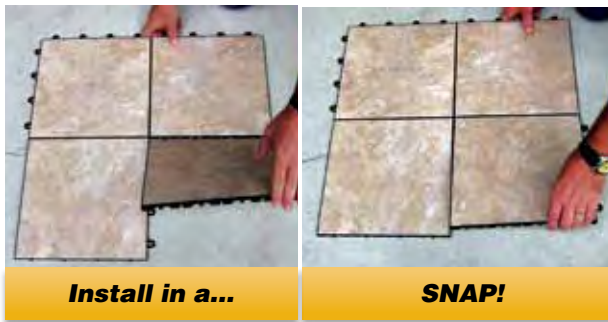

Breathes Freely & Quick To Dry!

Unlike ordinary tiles that are frequently damp and take forever to dry out... the Porch Floor drains instantly & dries quickly. The secret is elevation! Each Porch Floor tile is supported by over 300 super strong legs that raise the tiles 5/8" above the sub surface. This allows the tiles to breathe freely which promotes quick drying and instant drainage.

Easy-Fit Modular Tiles Install...In a SNAP!

**No
Glue
Required!**

Install in a...

SNAP!

Interlocking modular tiles snap together easily. No special tools! No messy glue! Trim to fit with a simple utility knife